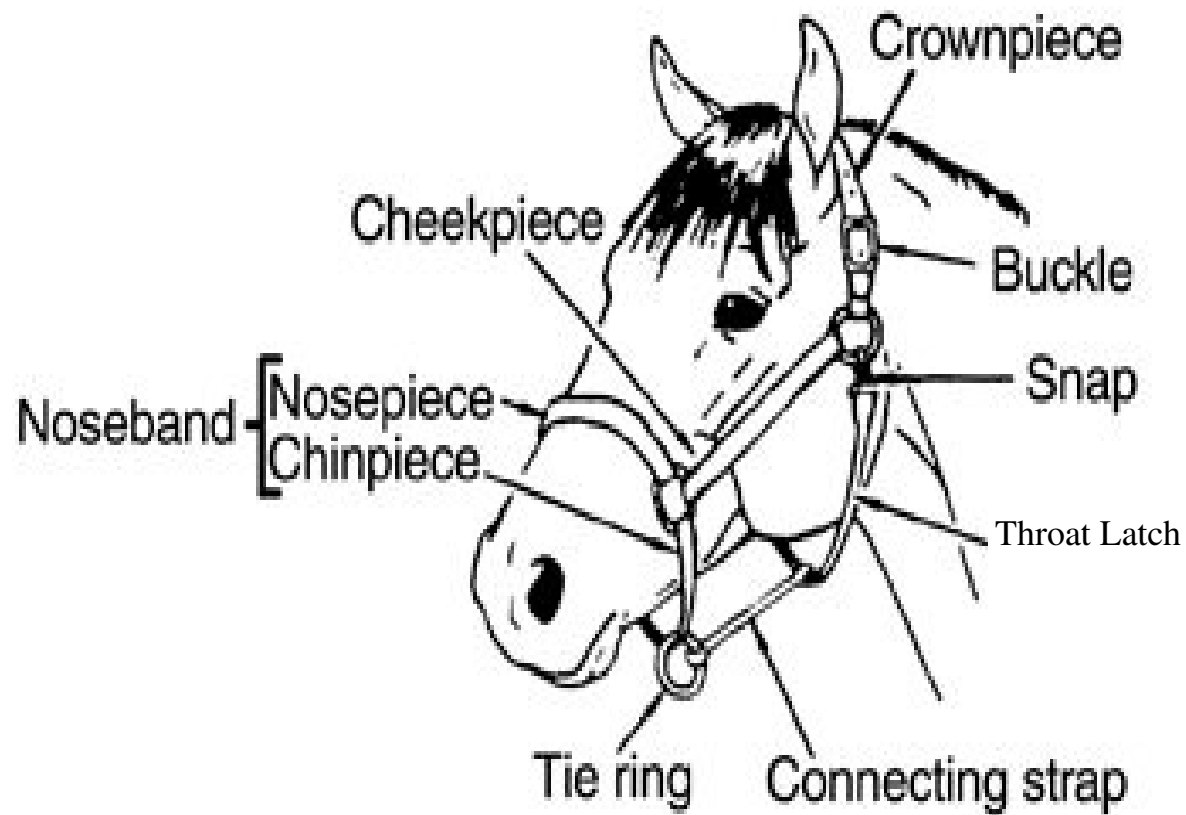

Top Quality Nylon Halters

503	1" Small Draft	26"	9.5"	17" - 23"	17"	7"
502	1" Medium Draft	30"	9.5"	18" - 24"	18"	7.5"
501D-	1" Large Draft	31"	12"	24" - 31"	18"	10.5"

Leather Halter Measurements

Noseband

Cheek Piece

Crown Piece

Throat Latch

Connecting Strap

Leather Halters - Adjustable

10-0157	3/4" Foal	19" - 21"	6"	12" - 15"	12"	6"
10-0155	3/4" Weanling	23" - 25"	7"	14.5" - 18.5"	14.5"	6"
3032-C	3/4" Yearling	24" - 26"	7"	17.5" - 21.5"	15"	7"
3032-B	3/4" Horse	28" - 30"	8.5"	21" - 26"	17"	7"
20-0415	1" Track Small	27" - 31"	9"	22" - 28"	17"	7.5"
99-1610-	1" Medium	32" - 34"	12"	24" - 29.5"	20"	8.5"
LH-SM-BN	1 1/4" Small Draft	22" - 25"	9"	19" - 25"	16"	7"
60-2200	1 1/4" Medium Draft - BK	30" - 34"	12"	24" - 28"	22"	9"
60-2205	1 1/4" Medium Draft - BN	30" - 34"	12"	24" - 28"	22"	9"
LH-L-	1 1/4" Large Draft	28" - 35"	12"	21" - 28"	22"	9"
LH-XL-	1 1/4" Extra Large Draft	30" - 33"	12"	24" - 30"	22"	9"
60-2265	1 1/2" Draft Stallion - BK	37" - 40"	12"	29" - 33"	23"	10"
60-2270	1 1/2" Draft Stallion - BN	37" - 40"	12"	29" - 33"	23"	10"

Measurements reflect center of hardware to center of hardware.