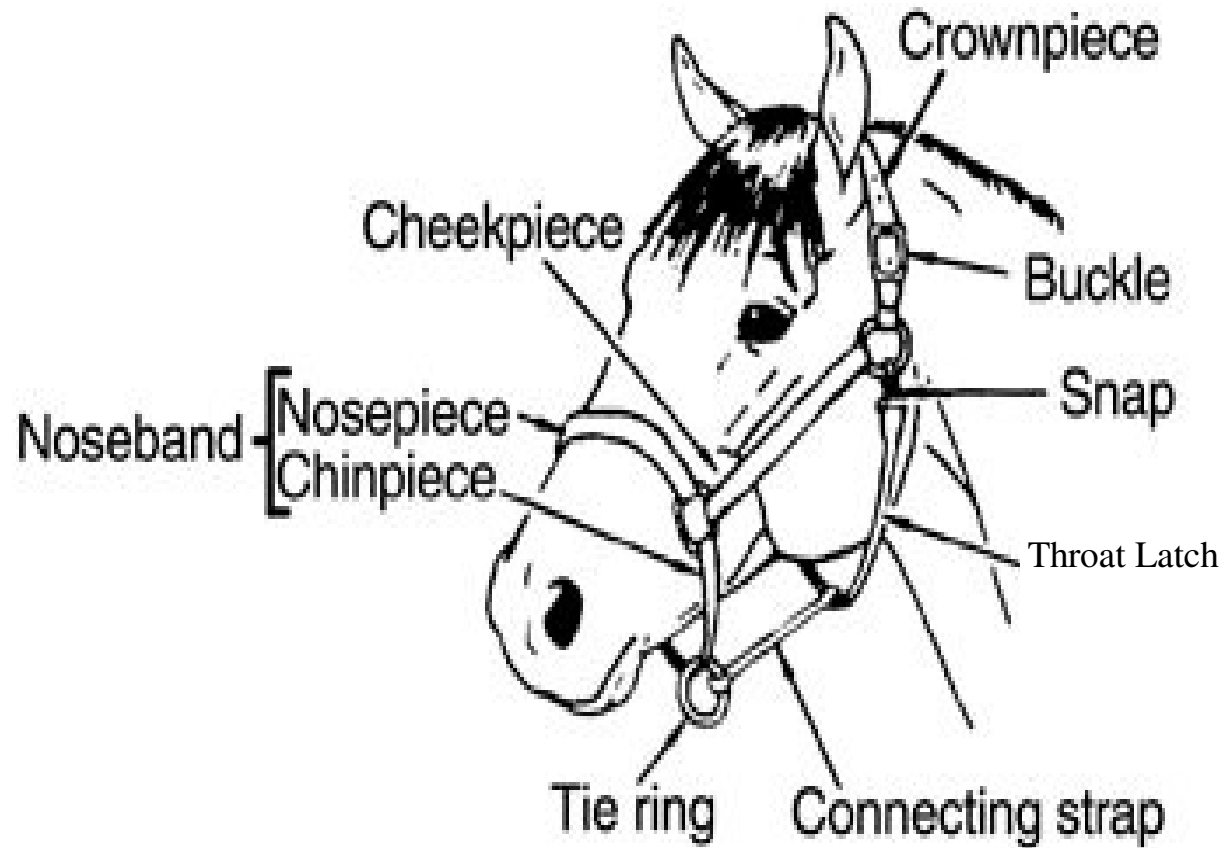

Measurements reflect center of hardware to center of hardware.